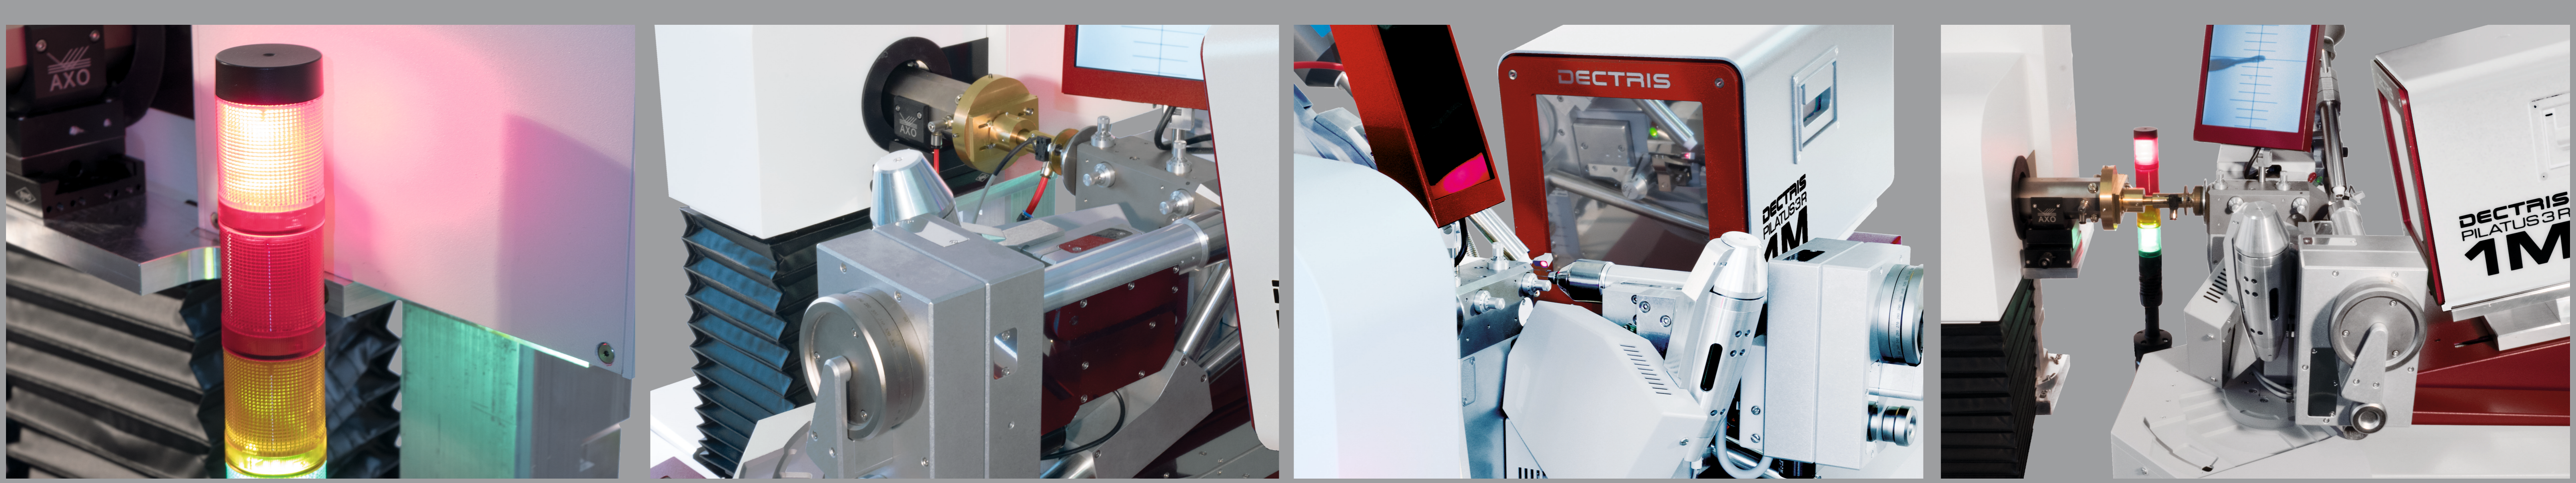

High-end data collection system

metaljet

excillum MetalJet D2+ 250 W, single or dual port

DECTRIS EIGER2 R 4M

mar dtb goniostat

marLiN₂ liquid nitrogen refill system

www.marXperts.com

info@marXperts.com