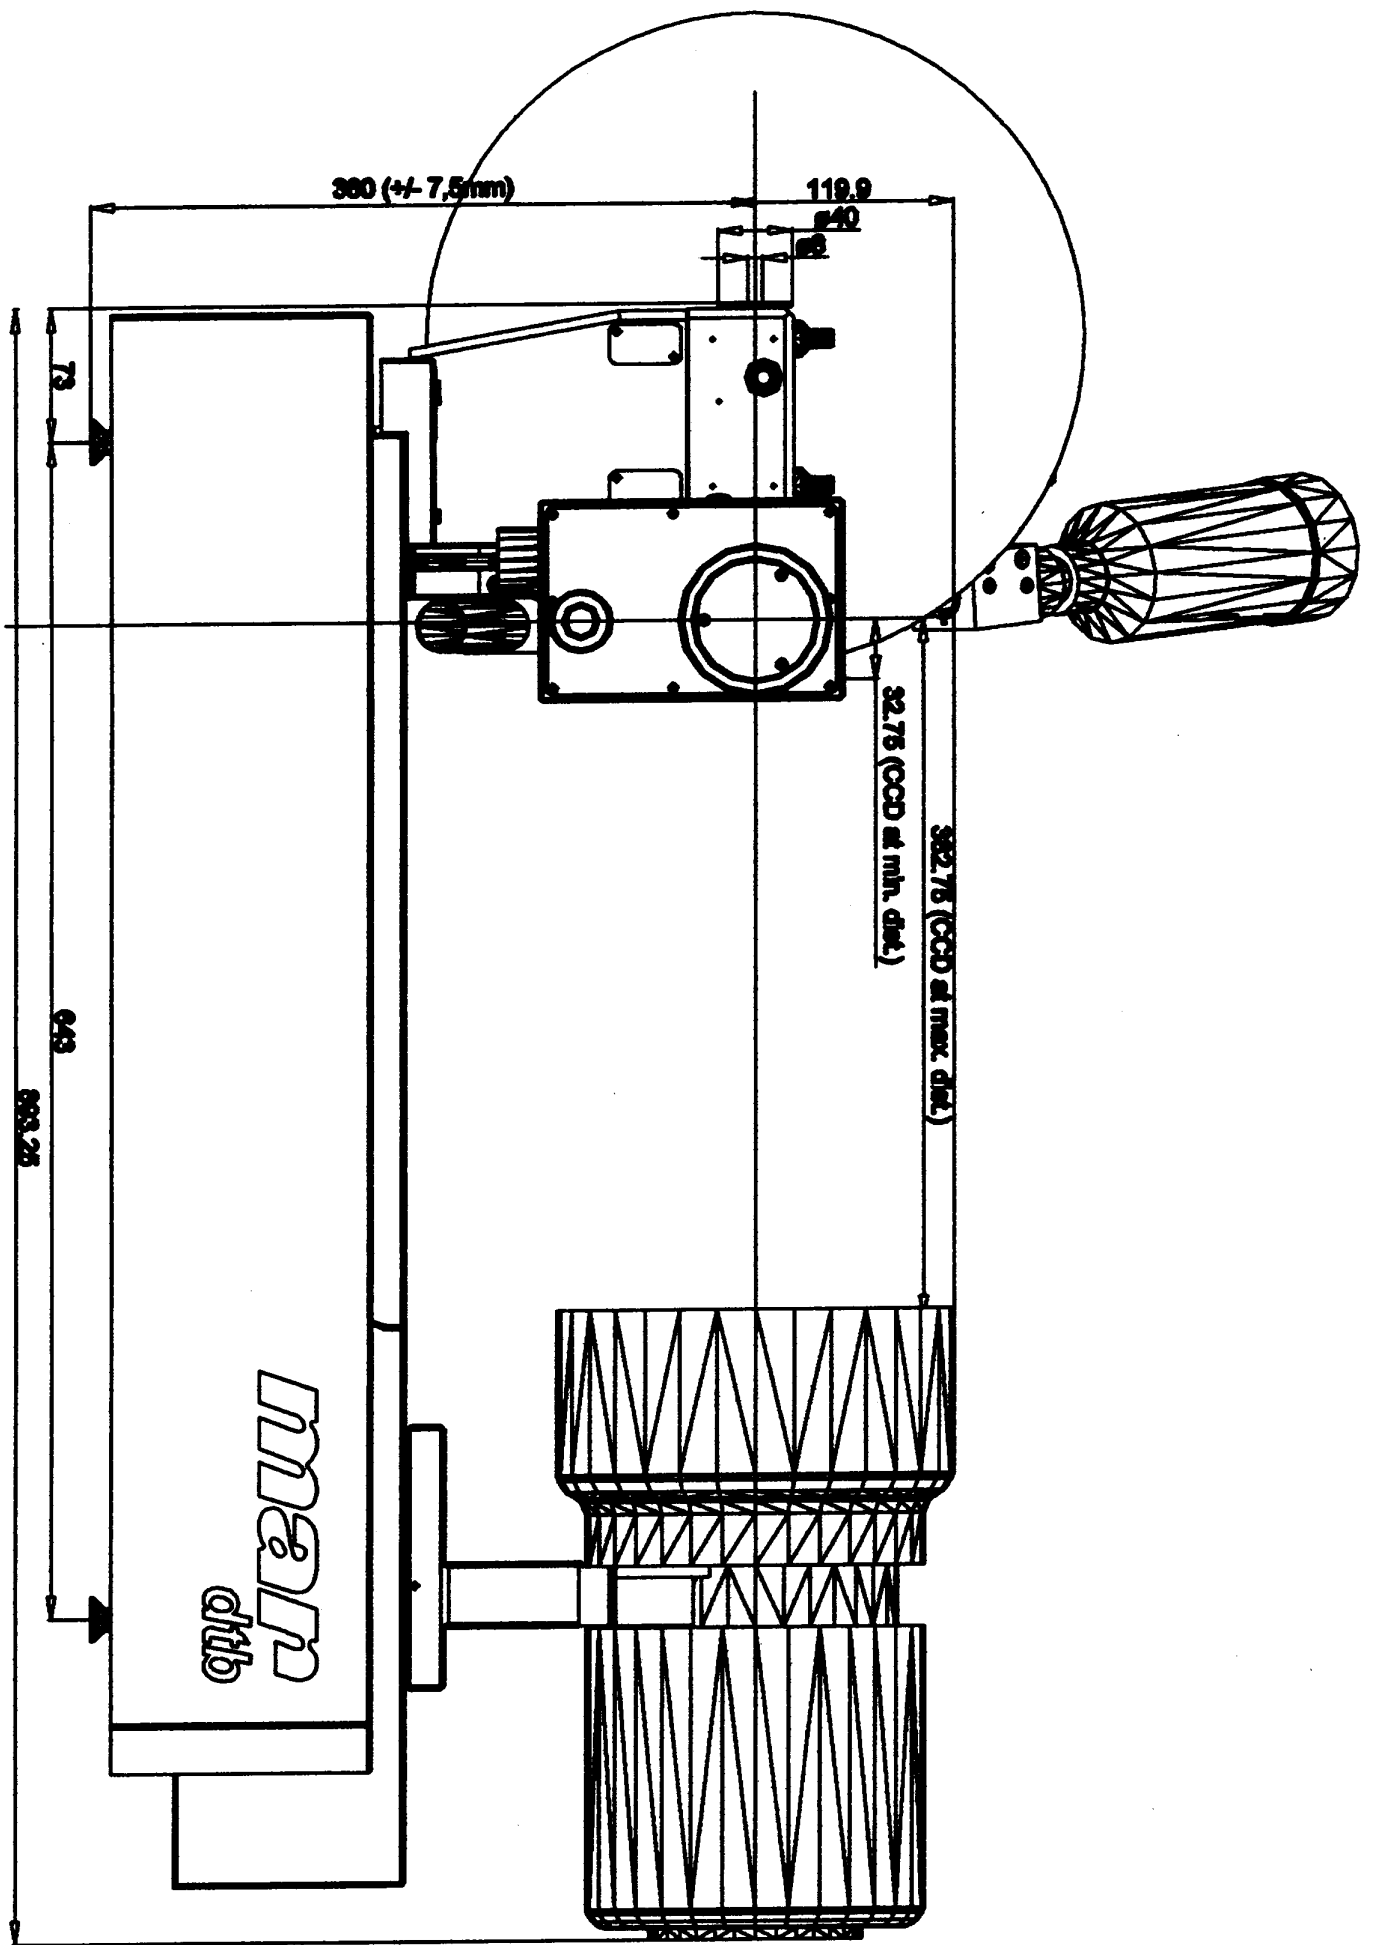

Footprints: mardtb + marCCD 165 mm / SX-165

Front, side and top view

Top View
CCD-0°