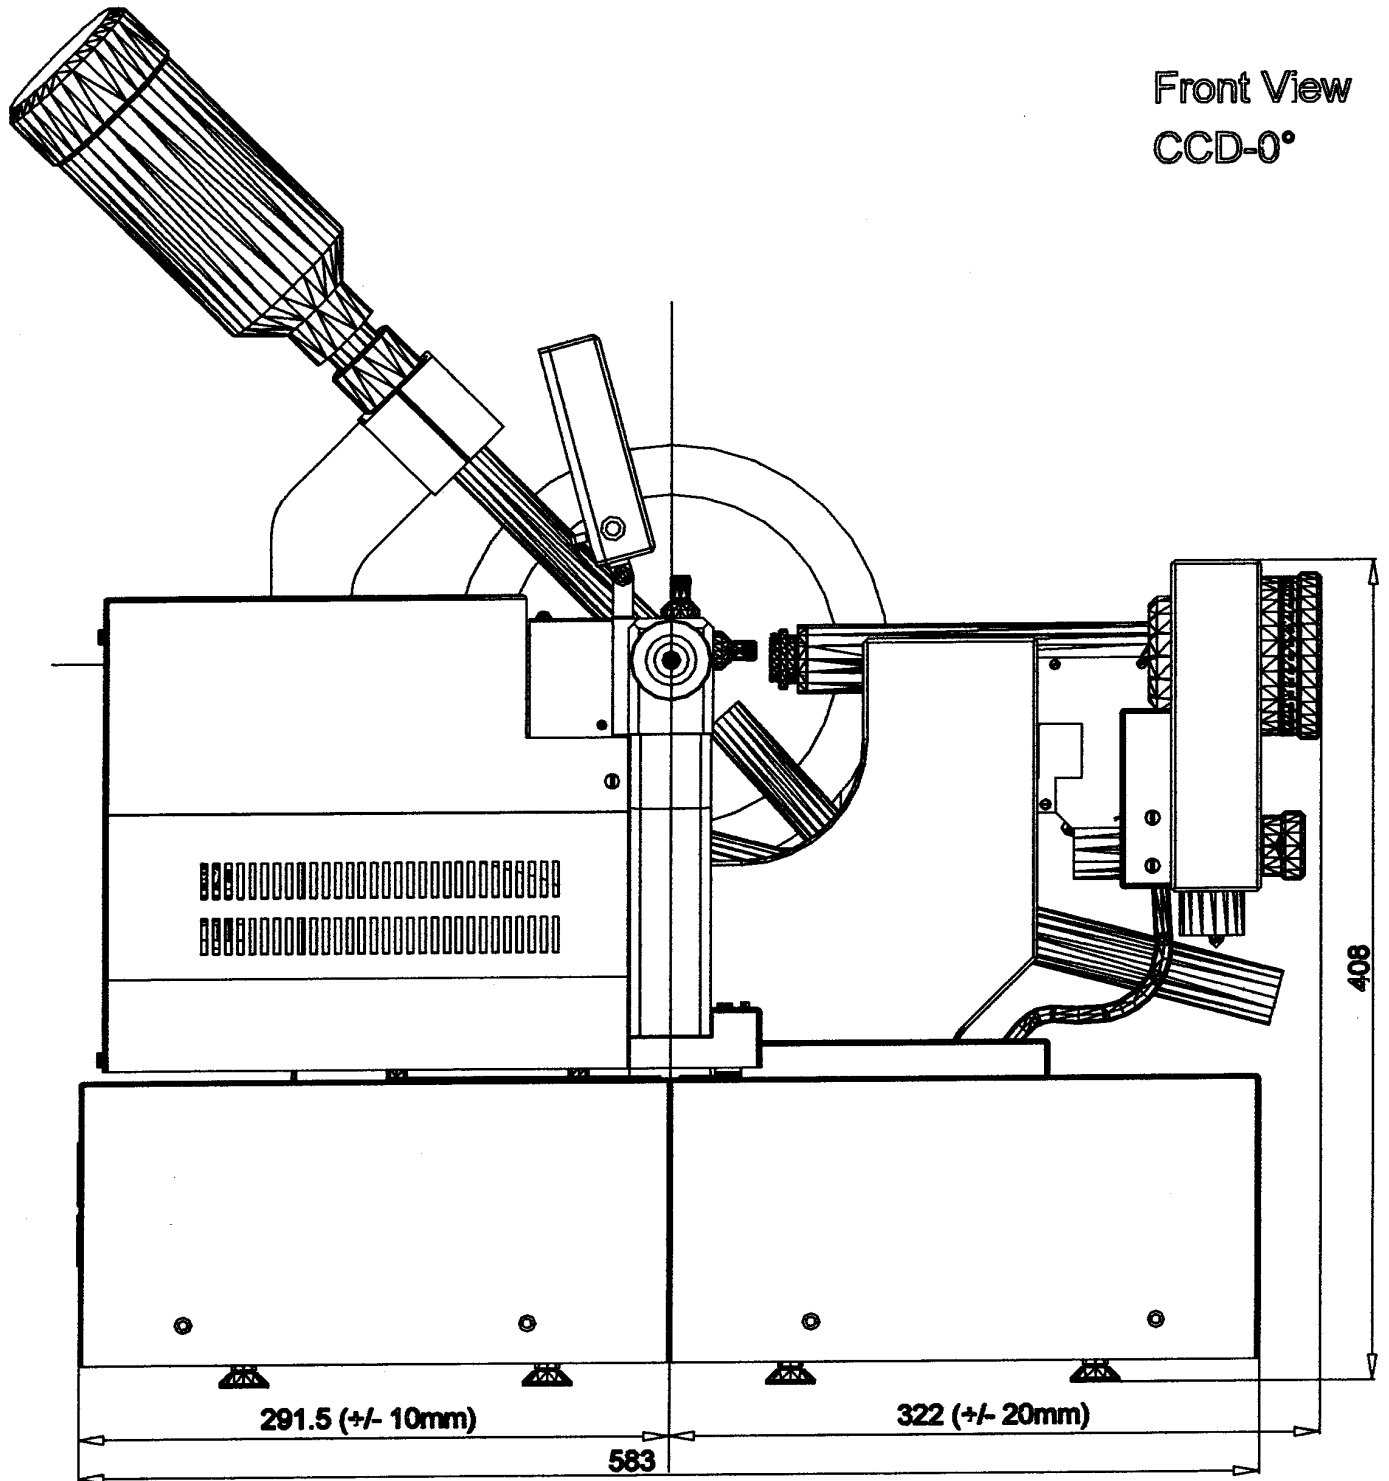

Footprints: mardtb + marCCD 165 mm / SX-165

Front, side and top view

Top View
CCD-0°